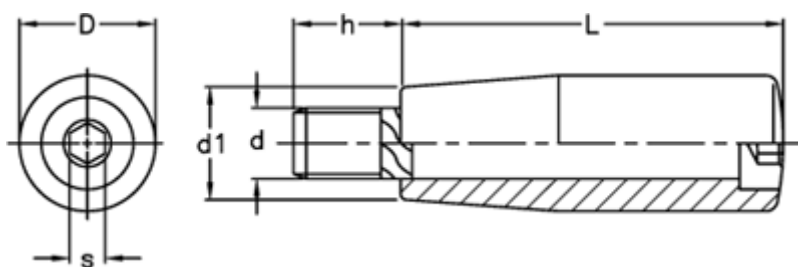

# Data Sheet

Article number: 2304024551  
Description: E+G Revolving handle  
I.481/40+x-M6

## Measures

---

|      |   |    |
|------|---|----|
| D    | = | 18 |
| d1   | = | 15 |
| d 6g | = | M6 |
| h    | = | 13 |
| L    | = | 40 |
| s    | = | 5  |